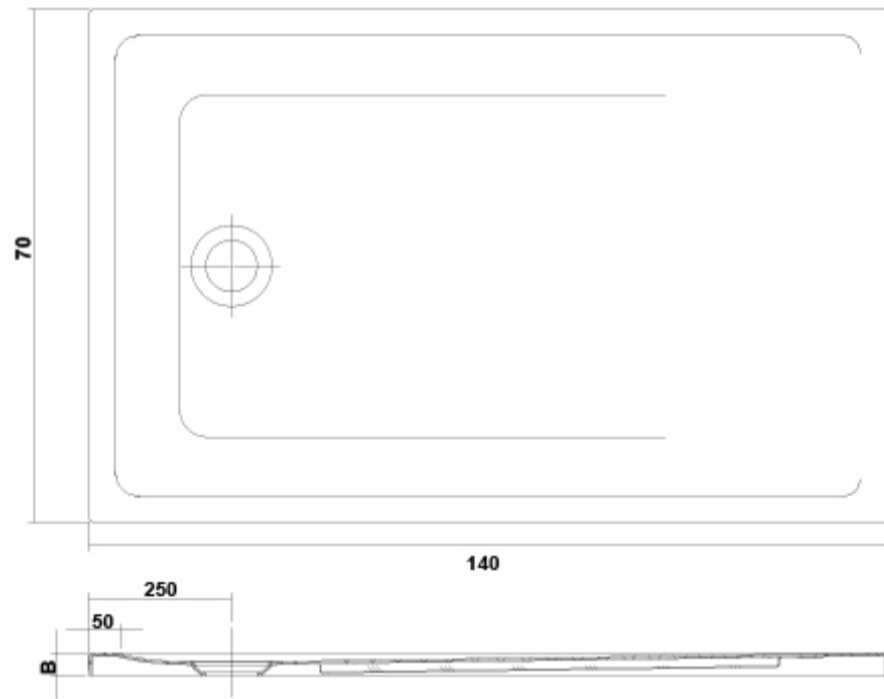

INFORMACIÓN DE PRODUCTO

Características

Vita 140 x 70 cm. Height 5 cm. with anti-slip and 90 mm. waste valve/ 12 kg. / 10 units pallet.

Garantía

Gala products are guaranteed against any manufacturing defects, from the date of purchase of the product, only if the installation has been carried out in accordance with Gala's installation instructions and, applying the current legislation on electrical and sanitary appliances, by authorised staff. The guarantee period for acrylic products is of 3 years.

AMBIENTE

DIBUJOS TÉCNICOS

DESCARGAS

2D

-  380.6 KB [↓ Rectangular shower tray 140x70 - Técnico \(.AI\)](#)
-  78.1 KB [↓ Rectangular shower tray 140x70 - Técnico \(.DWG\)](#)
-  486.47 KB [↓ Rectangular shower tray 140x70 - Técnico \(.DXF\)](#)
-  80.73 KB [↓ Rectangular shower tray 140x70 - Técnico \(.PDF\)](#)