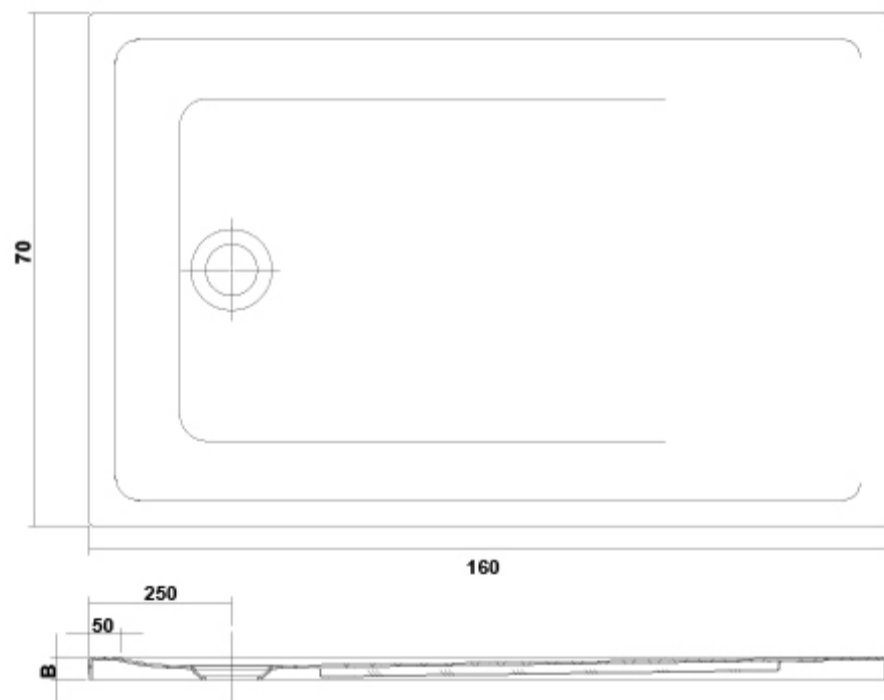

SUGERENCIAS

ARTÍCULOS

Ref.	Producto/Conjunto	Medidas	€/u
6655601	Plato de Ducha rectangular acrílico	160 x 70 x 4 cm	320,0 €
Componentes/Instalación			
TN50201800000000	Válvula de desagüe		
6803121	Válvula de desagüe		60,0 €
6803102	Válvula de desagüe		60,0 €

INFORMACIÓN DE PRODUCTO

Características

Vita 160 x 70 cm. Height 5 cm. with anti-slip and 90 mm. waste valve/ 13 kg. / 10 units pallet.

Garantía

Gala products are guaranteed against any manufacturing defects, from the date of purchase of the product, only if the installation has been carried out in accordance with Gala's installation instructions and, applying the current legislation on electrical and sanitary appliances, by authorised staff. The guarantee period for acrylic products is of 3 years.

AMBIENTE

DIBUJOS TÉCNICOS

DESCARGAS

2D

-  380.6 KB  Rectangular shower tray 160x70 - Técnico (.AI)
-  78.1 KB  Rectangular shower tray 160x70 - Técnico (.DWG)
-  486.47 KB  Rectangular shower tray 160x70 - Técnico (.DXF)
-  80.74 KB  Rectangular shower tray 160x70 - Técnico (.PDF)