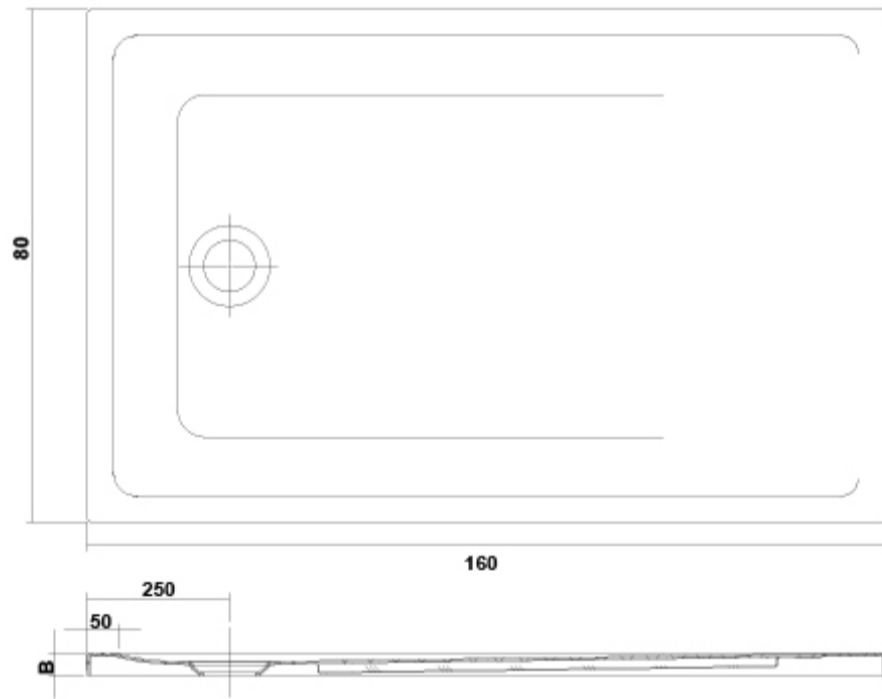

SUGERENCIAS

ARTÍCULOS

Ref.	Producto/Conjunto	Medidas	€/u
6656601	Plato de Ducha rectangular acrílico	160 x 80 x 4 cm	350,0 €
Componentes/Instalación			
TN50201800000000	Válvula de desagüe		
6803121	Válvula de desagüe		60,0 €
6803102	Válvula de desagüe		60,0 €

INFORMACIÓN DE PRODUCTO

Características

Vita 160 x 80 cm. Height 5 cm. with anti-slip and 90 mm. waste valve/ 17 kg. / 10 units pallet.

Garantía

Gala products are guaranteed against any manufacturing defects, from the date of purchase of the product, only if the installation has been carried out in accordance with Gala's installation instructions and, applying the current legislation on electrical and sanitary appliances, by authorised staff. The guarantee period for acrylic products is of 3 years.

AMBIENTE

DIBUJOS TÉCNICOS

DESCARGAS

2D

-  380.82 KB  Rectangular shower tray 160x80 - Técnico (.AI)
-  78.1 KB  Rectangular shower tray 160x80 - Técnico (.DWG)
-  486.47 KB  Rectangular shower tray 160x80 - Técnico (.DXF)
-  80.94 KB  Rectangular shower tray 160x80 - Técnico (.PDF)